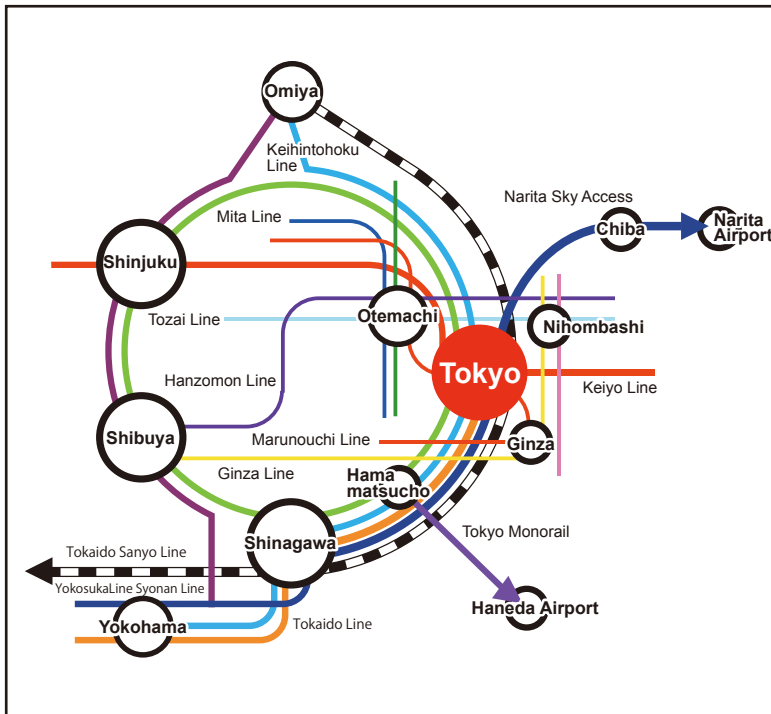

## 【STATION CONFERENCE】

1-7-12 Marunouchi・Chiyoda-ku, Tokyo  
100-0005

### 【Nearest station】

- JR Tokyo Station
- Marunouchi Line Tokyo Station

### 【From Narita】

- Take the Narita Express to JR Tokyo station (approximately 60 minutes)

### 【From Haneda Airport】

- Take the Tokyo Monorail to JR Hamamatsuchō station; change to the JR line and come to JR Tokyo station (approximately 30 minutes)